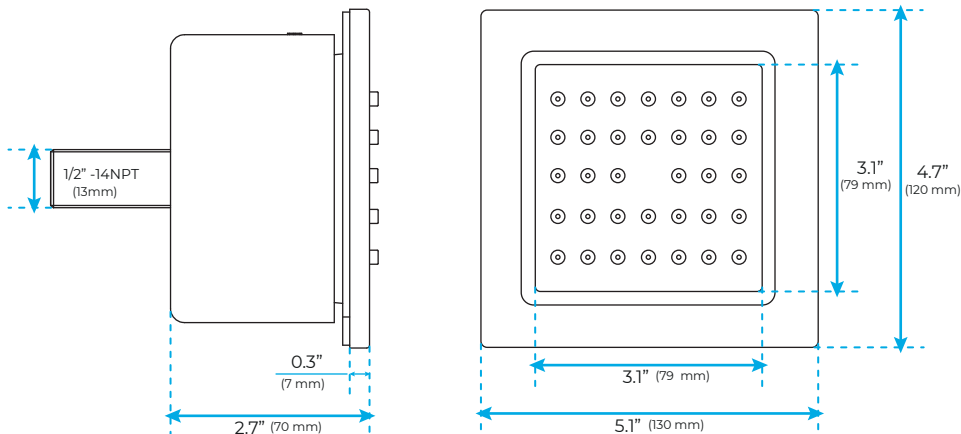

TOUCH PANEL CONTROLLED LARGE MATTE BLACK THERMOSTATIC RECESSED CEILING MOUNT LED MUSICAL RAINFALL SHOWER SYSTEM WITH HAND SHOWER AND JETTED BODY SPRAYS SPECIFICATIONS

Shower Panel /Hose Material: 304 Stainless Steel
 Shower Head Size: 900*300 mm
 Showerheads Install: Embedded Ceiling Mounted
 Concealed Mixer Install: Wall-Mounted
 LED Shower Head Functions: Rainfall, Waterfall, Mist, Water Column
 Water Pressure: 0.3 MPA
 Water Flow: 16L/min~28L/min
 Shower Accessories Material: Brass
 LED Light: Need to Connect Power
 LED Light Color: 64 Color
 Shower Hose Length: 1.5M
 AC: 100-265V 50/60Hz
 Music: Need Bluetooth

All dimensions and specifications are nominal and may vary. Use actual products for accuracy in critical situations.

Shower Mixer

Product shown is only for installation display purpose

Hand Shower

Flow Rate: 2.0 GPM / 7.6 LPM

Shower Mixer Connections

Body Jet

FEATURES

- Material: Brass
- Base Plate Height: 5-1/8"
- Base Plate Width: 5-1/8"
- Jet Surface Area: 3-1/8"
- Surface Depth: 1/4"
- Adjustment Angle: 5°
- Male NPT Connection: 1/2"
- Maximum Flow Rate: 2.5 GPM (9.5L/min) max @ 80 psi