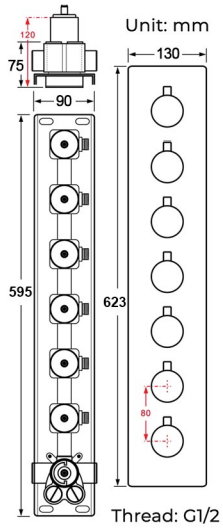

TOUCH PANEL CONTROLLED LARGE MATTE BLACK THERMOSTATIC RECESSED CEILING MOUNT LED MUSICAL RAINFALL SHOWER SYSTEM WITH HAND SHOWER AND JETTED BODY SPRAYS SPECIFICATIONS

Shower Panel /Hose Material: 304 Stainless Steel
 Shower Head Size: 900*300 mm
 Showerheads Install: Embedded Ceiling Mounted
 Concealed Mixer Install: Wall-Mounted
 LED Shower Head Functions: Rainfall, Waterfall, Mist, Water Column
 Water Pressure: 0.3 MPA
 Water Flow: 16L/min~28L/min
 Shower Accessories Material: Brass
 LED Light: Need to Connect Power
 LED Light Color: 64 Color
 Shower Hose Length: 1.5M
 AC: 100-265V 50/60Hz
 Music: Need Bluetooth

Product shown is only for installation display purpose

Touch Panel Control

- Turn On/Off Control
- MANUAL MODE**
Total 64 colors
- Auto mode setting
- AUTO MODE**
Total 11 Auto mode
- Set the speed of color change, fast/slow

All dimensions and specifications are nominal and may vary. Use actual products for accuracy in critical situations.

Shower Mixer

Product shown is only for installation display purpose

Hand Shower

Flow Rate: 2.0 GPM / 7.6 LPM

Shower Mixer Connections

Body Jet

FEATURES

- Material: Brass
- Base Plate Height: 5-1/8"
- Base Plate Width: 5-1/8"
- Jet Surface Area: 3-1/8"
- Surface Depth: 1/4"
- Adjustment Angle: 5°
- Male NPT Connection: 1/2"
- Maximum Flow Rate: 2.5 GPM (9.5L/min) max @ 80 psi