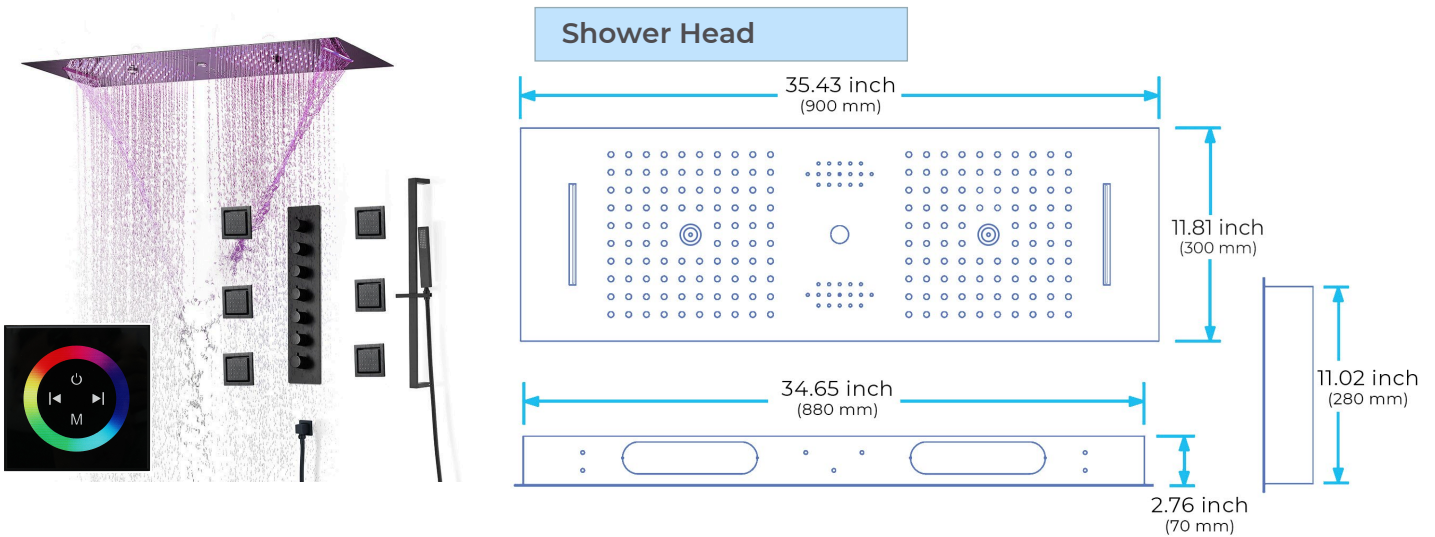

TOUCH PANEL CONTROLLED LARGE MATTE BLACK THERMOSTATIC RECESSED CEILING MOUNT LED MUSICAL RAINFALL SHOWER SYSTEM WITH HAND SHOWER AND JETTED BODY SPRAYS SPECIFICATIONS

Shower Panel /Hose Material: 304 Stainless Steel
 Shower Head Size: 900*300 mm
 Showerheads Install: Embedded Ceiling Mounted
 Concealed Mixer Install: Wall-Mounted
 LED Shower Head Functions: Rainfall, Waterfall, Mist, Water Column
 Water Pressure: 0.3 MPA
 Water Flow: 16L/min~28L/min
 Shower Accessories Material: Brass
 LED Light: Need to Connect Power
 LED Light Color: 64 Color
 Shower Hose Length: 1.5M
 AC: 100-265V 50/60Hz
 Music: Need Bluetooth

Product shown is only for installation display purpose

Touch Panel Control

- Turn On/Off Control
- MANUAL MODE**
Total 64 colors
- Auto mode setting
- AUTO MODE**
Total 11 Auto mode
- Set the speed of color change, fast/slow

All dimensions and specifications are nominal and may vary. Use actual products for accuracy in critical situations.

Shower Mixer

Product shown is only for installation display purpose

Hand Shower

Flow Rate: 2.0 GPM / 7.6 LPM

Shower Mixer Connections

Body Jet

FEATURES

- Material: Brass
- Base Plate Height: 5-1/8"
- Base Plate Width: 5-1/8"
- Jet Surface Area: 3-1/8"
- Surface Depth: 1/4"
- Adjustment Angle: 5°
- Male NPT Connection: 1/2"
- Maximum Flow Rate: 2.5 GPM (9.5L/min) max @ 80 psi