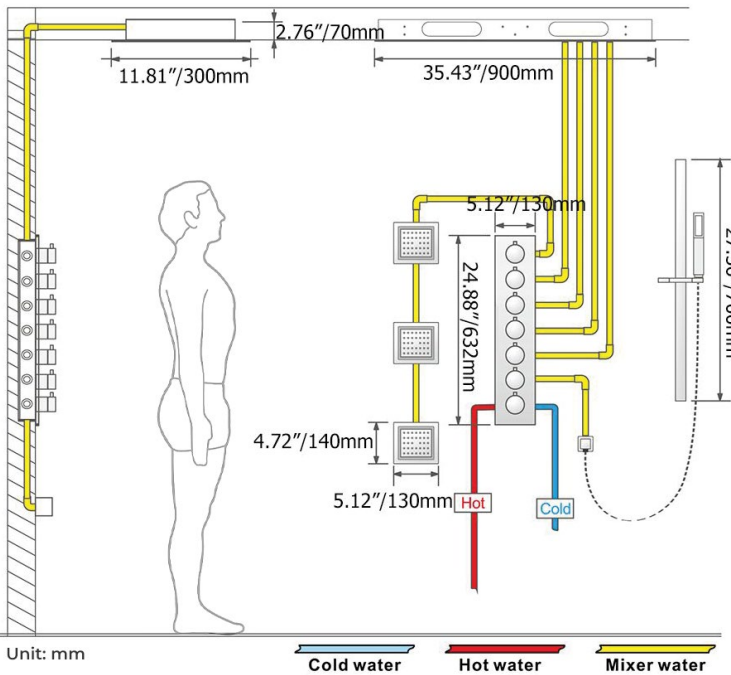

TOUCH PANEL CONTROLLED LARGE MATTE BLACK THERMOSTATIC RECESSED CEILING MOUNT LED MUSICAL RAINFALL SHOWER SYSTEM WITH HAND SHOWER AND JETTED BODY SPRAYS SPECIFICATIONS

Shower Panel /Hose Material: 304 Stainless Steel
 Shower Head Size: 900*300 mm
 Showerheads Install: Embedded Ceiling Mounted
 Concealed Mixer Install: Wall-Mounted
 LED Shower Head Functions: Rainfall, Waterfall, Mist, Water Column
 Water Pressure: 0.3 MPA
 Water Flow: 16L/min~28L/min
 Shower Accessories Material: Brass
 LED Light: Need to Connect Power
 LED Light Color: 64 Color
 Shower Hose Length: 1.5M
 AC: 100-265V 50/60Hz
 Music: Need Bluetooth

All dimensions and specifications are nominal and may vary. Use actual products for accuracy in critical situations.

Shower Mixer

Product shown is only for installation display purpose

Hand Shower

Flow Rate: 2.0 GPM / 7.6 LPM

Shower Mixer Connections

Body Jet

FEATURES

- Material: Brass
- Base Plate Height: 5-1/8"
- Base Plate Width: 5-1/8"
- Jet Surface Area: 3-1/8"
- Surface Depth: 1/4"
- Adjustment Angle: 5°
- Male NPT Connection: 1/2"
- Maximum Flow Rate: 2.5 GPM (9.5L/min) max @ 80 psi