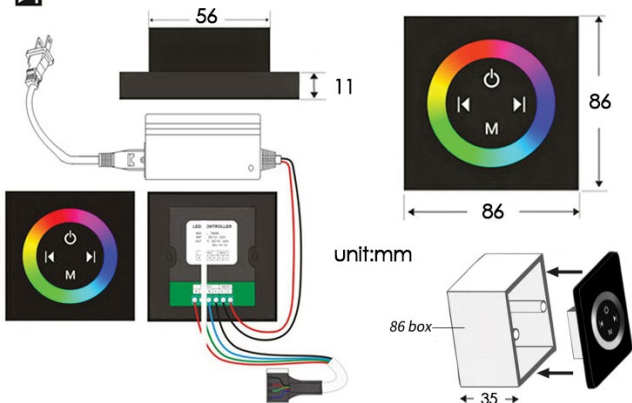

TOUCH PANEL CONTROLLED LARGE MATTE BLACK THERMOSTATIC RECESSED CEILING MOUNT LED MUSICAL RAINFALL SHOWER SYSTEM WITH HAND SHOWER AND JETTED BODY SPRAYS SPECIFICATIONS

Shower Panel /Hose Material: 304 Stainless Steel
 Shower Head Size: 900*300 mm
 Showerheads Install: Embedded Ceiling Mounted
 Concealed Mixer Install: Wall-Mounted
 LED Shower Head Functions: Rainfall, Waterfall, Mist, Water Column
 Water Pressure: 0.3 MPA
 Water Flow: 16L/min~28L/min
 Shower Accessories Material: Brass
 LED Light: Need to Connect Power
 LED Light Color: 64 Color
 Shower Hose Length: 1.5M
 AC: 100-265V 50/60Hz
 Music: Need Bluetooth

Product shown is only for installation display purpose

Touch Panel Control

- Turn On/Off Control
- MANUAL MODE**
Total 64 colors
- Auto mode setting
- AUTO MODE**
Total 11 Auto mode
- Set the speed of color change, fast/slow

All dimensions and specifications are nominal and may vary. Use actual products for accuracy in critical situations.

Shower Mixer

Product shown is only for installation display purpose

Hand Shower

Flow Rate: 2.0 GPM / 7.6 LPM

Shower Mixer Connections

Body Jet

FEATURES

- Material: Brass
- Base Plate Height: 5-1/8"
- Base Plate Width: 5-1/8"
- Jet Surface Area: 3-1/8"
- Surface Depth: 1/4"
- Adjustment Angle: 5°
- Male NPT Connection: 1/2"
- Maximum Flow Rate: 2.5 GPM (9.5L/min) max @ 80 psi