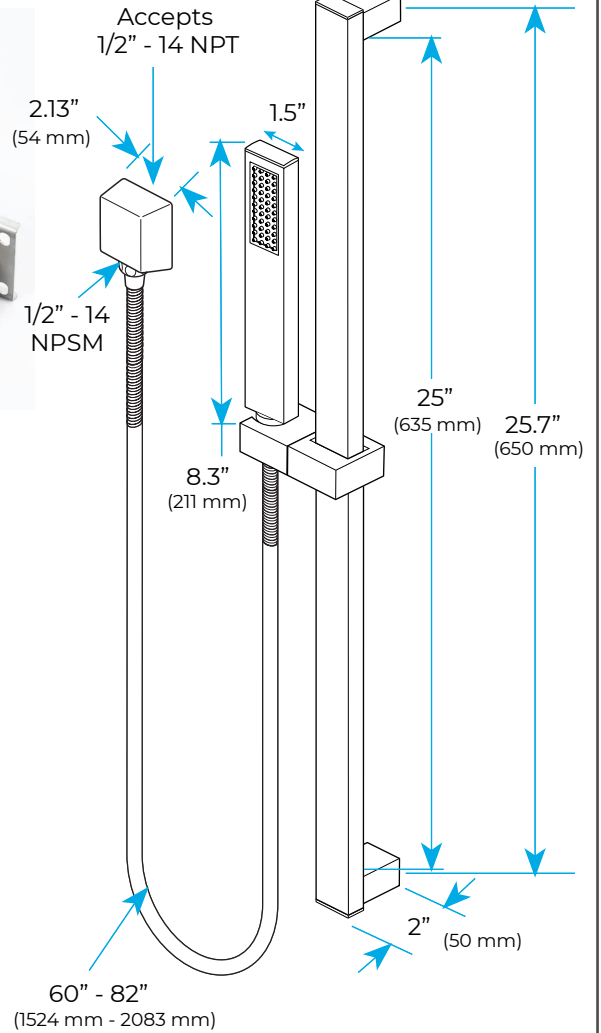

TOUCH PANEL CONTROLLED LARGE MATTE BLACK THERMOSTATIC RECESSED CEILING MOUNT LED MUSICAL RAINFALL SHOWER SYSTEM WITH HAND SHOWER AND JETTED BODY SPRAYS SPECIFICATIONS

Shower Panel /Hose Material: 304 Stainless Steel
 Shower Head Size: 900*300 mm
 Showerheads Install: Embedded Ceiling Mounted
 Concealed Mixer Install: Wall-Mounted
 LED Shower Head Functions: Rainfall, Waterfall, Mist, Water Column
 Water Pressure: 0.3 MPA
 Water Flow: 16L/min~28L/min
 Shower Accessories Material: Brass
 LED Light: Need to Connect Power
 LED Light Color: 64 Color
 Shower Hose Length: 1.5M
 AC: 100-265V 50/60Hz
 Music: Need Bluetooth

Product shown is only for installation display purpose

Touch Panel Control

- Turn On/Off Control
- MANUAL MODE**
Total 64 colors
- Auto mode setting
- AUTO MODE**
Total 11 Auto mode
- Set the speed of color change, fast/slow

All dimensions and specifications are nominal and may vary. Use actual products for accuracy in critical situations.

Shower Mixer

Product shown is only for installation display purpose

Hand Shower

Flow Rate: 2.0 GPM / 7.6 LPM

Shower Mixer Connections

Body Jet

FEATURES

- Material: Brass
- Base Plate Height: 5-1/8"
- Base Plate Width: 5-1/8"
- Jet Surface Area: 3-1/8"
- Surface Depth: 1/4"
- Adjustment Angle: 5°
- Male NPT Connection: 1/2"
- Maximum Flow Rate: 2.5 GPM (9.5L/min) max @ 80 psi